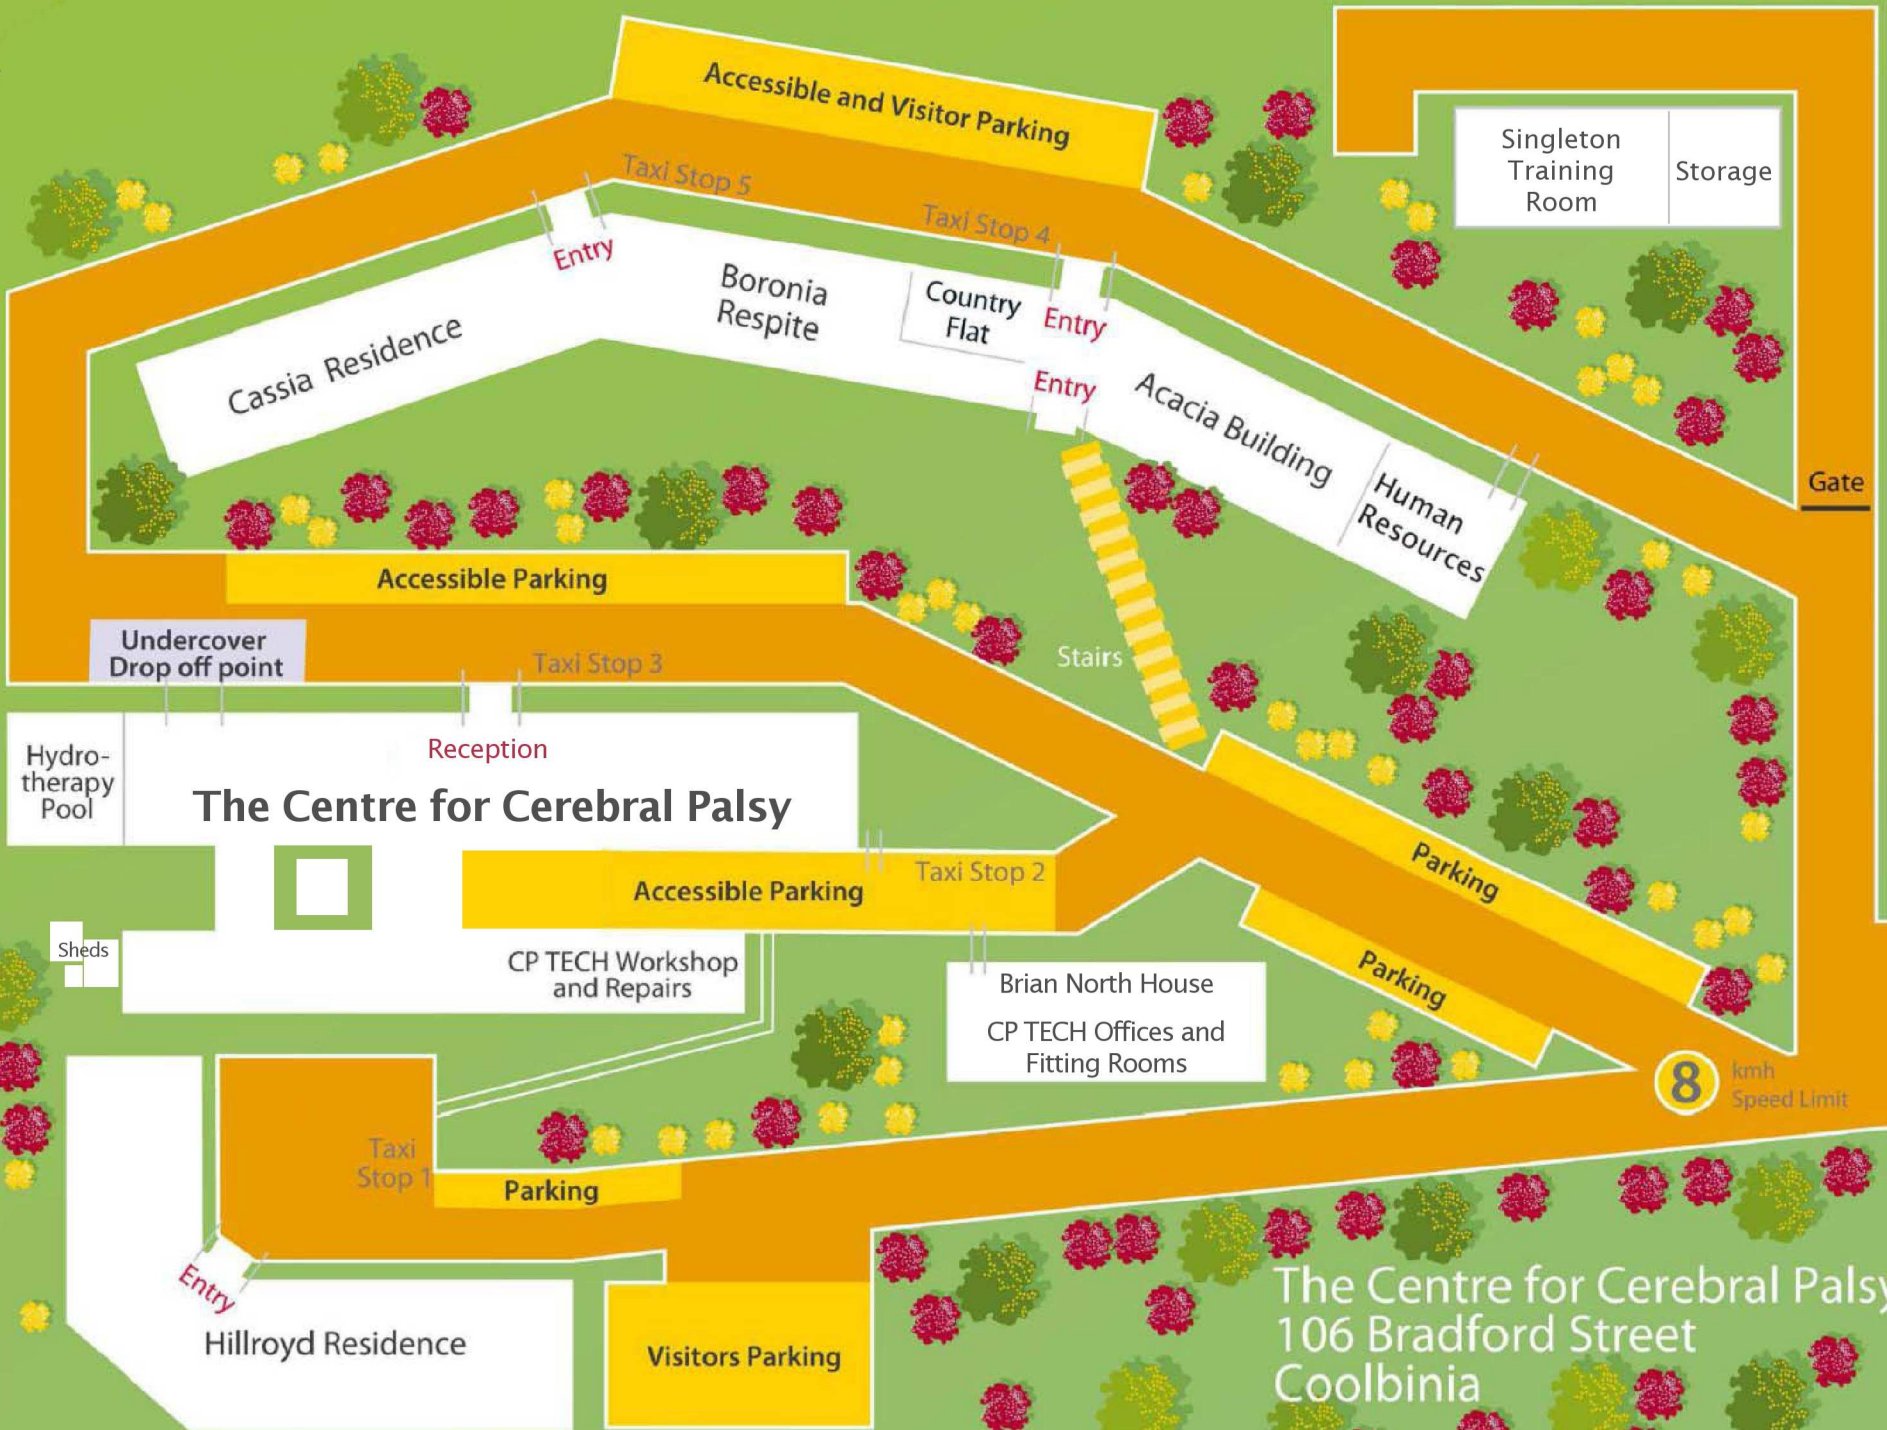

Bradford Residence (108)

← Alexander Drive

BRADFORD STREET

Sir David Brand School

Yokine Reserve

Hydrotherapy Pool

The Centre for Cerebral Palsy

Reception

Boronia Respite

Cassia Residence

The Centre for Cerebral Palsy  
106 Bradford Street  
Coolbinia

8 kmh Speed Limit

Taxi Stop 3

Taxi Stop 2

Taxi Stop 5

Taxi Stop 4

Entry

Entry

Entry

Gate

Stairs

Accessible Parking

Accessible and Visitor Parking

Parking

Parking